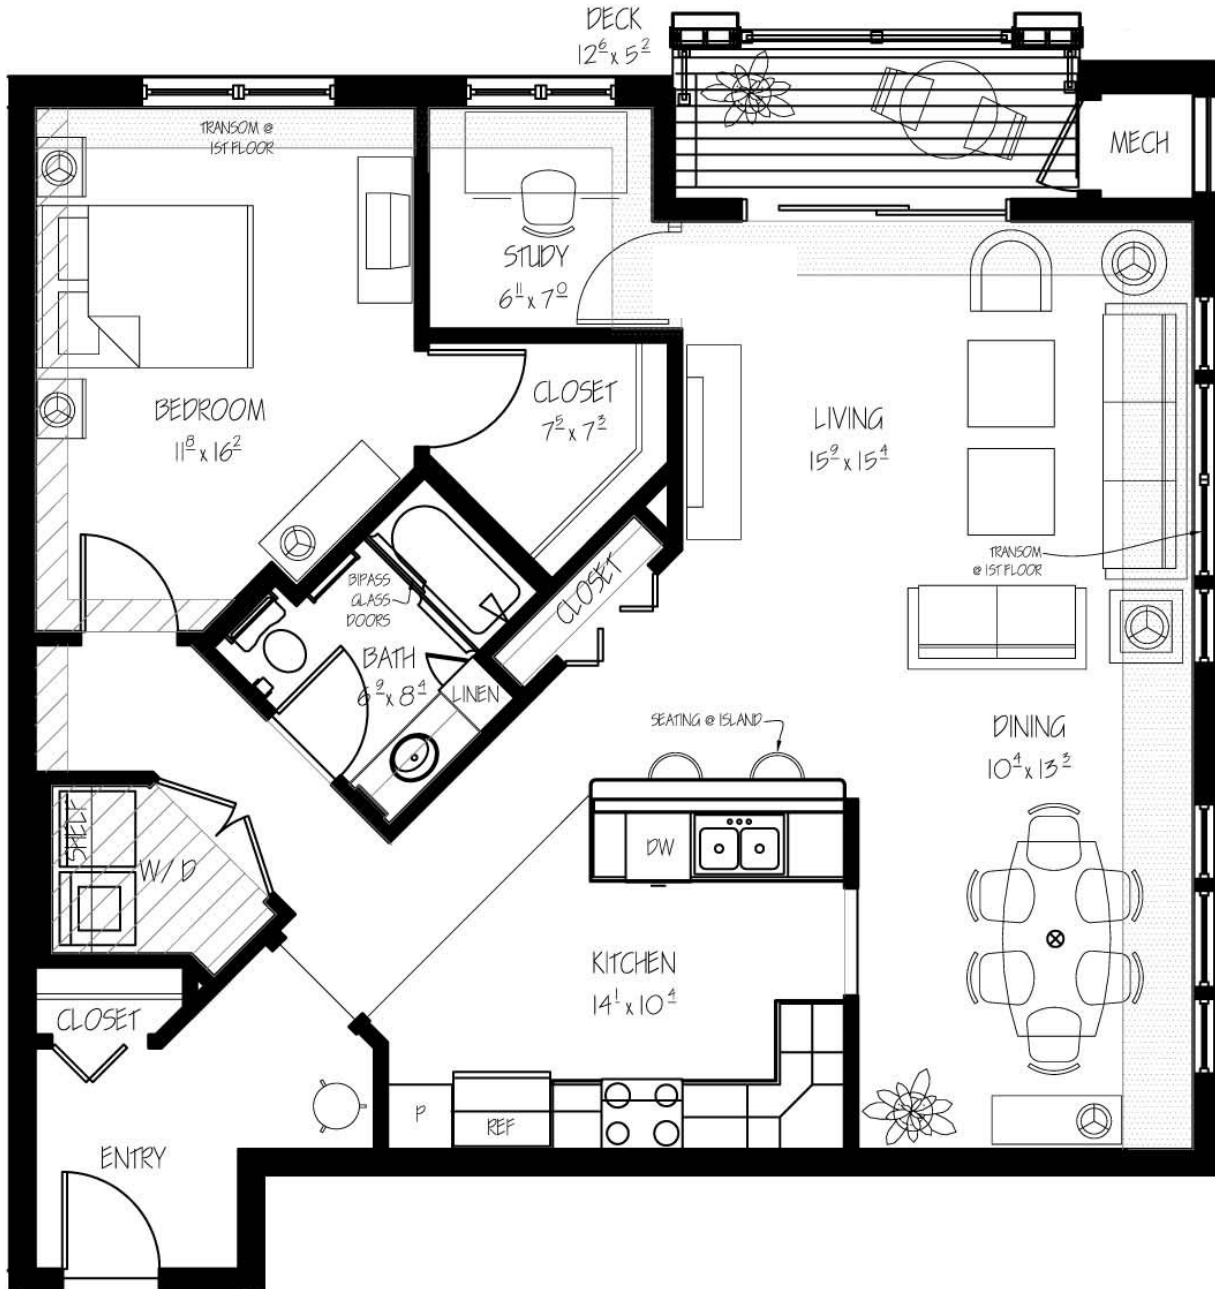

Erie II

Net: 1124 sq.ft.

1 Bedroom
Study
1 Bath

RESIDENCE LOCATOR - ■

The floor plans and dimensions shown are conceptual representations only, subject to change without notice.