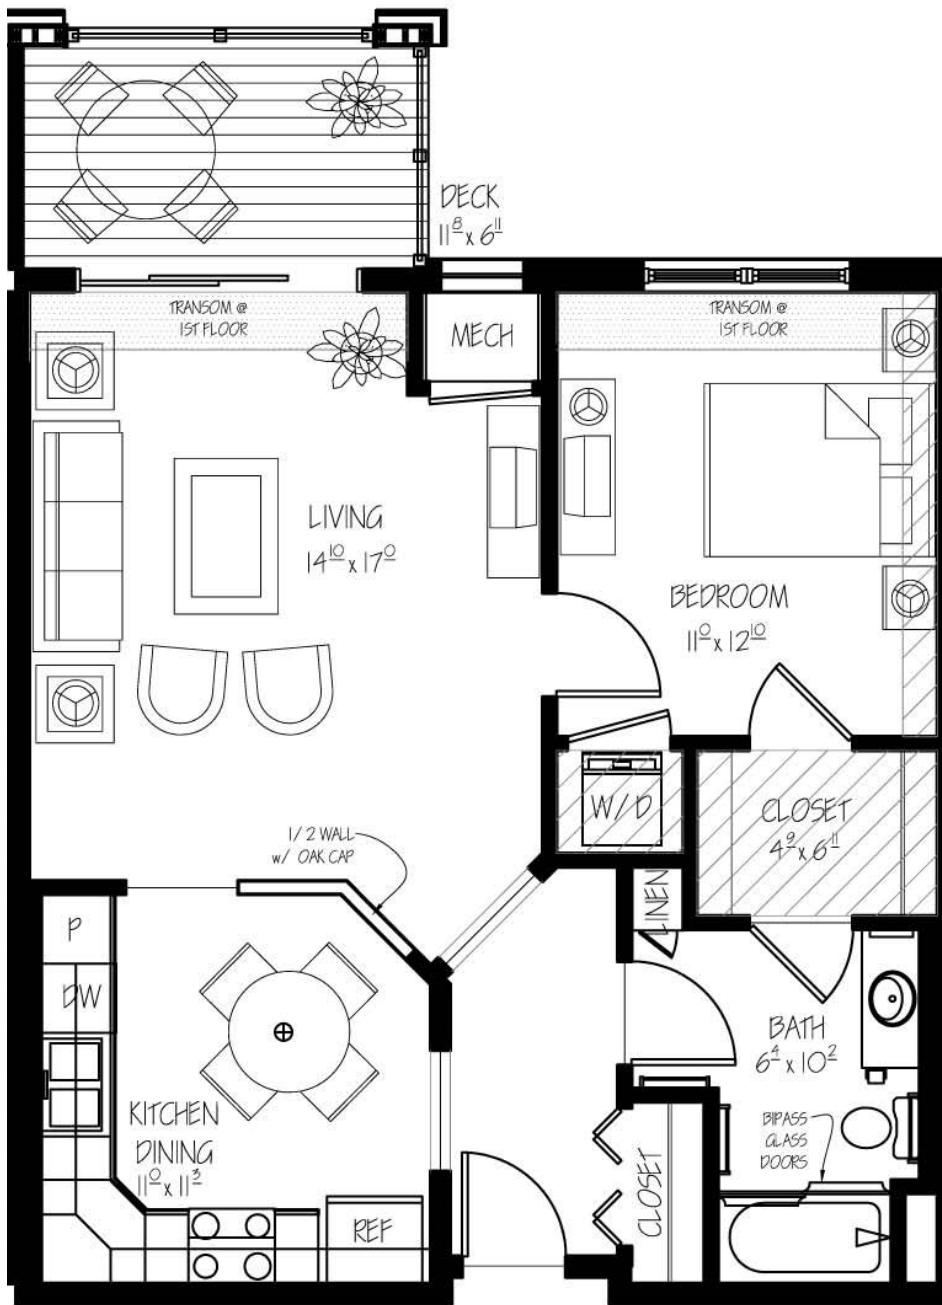

# Erie I

Net: 747 sq.ft.

1 Bedroom

1 Bath

The floor plans and dimensions shown are conceptual representations only, subject to change without notice.