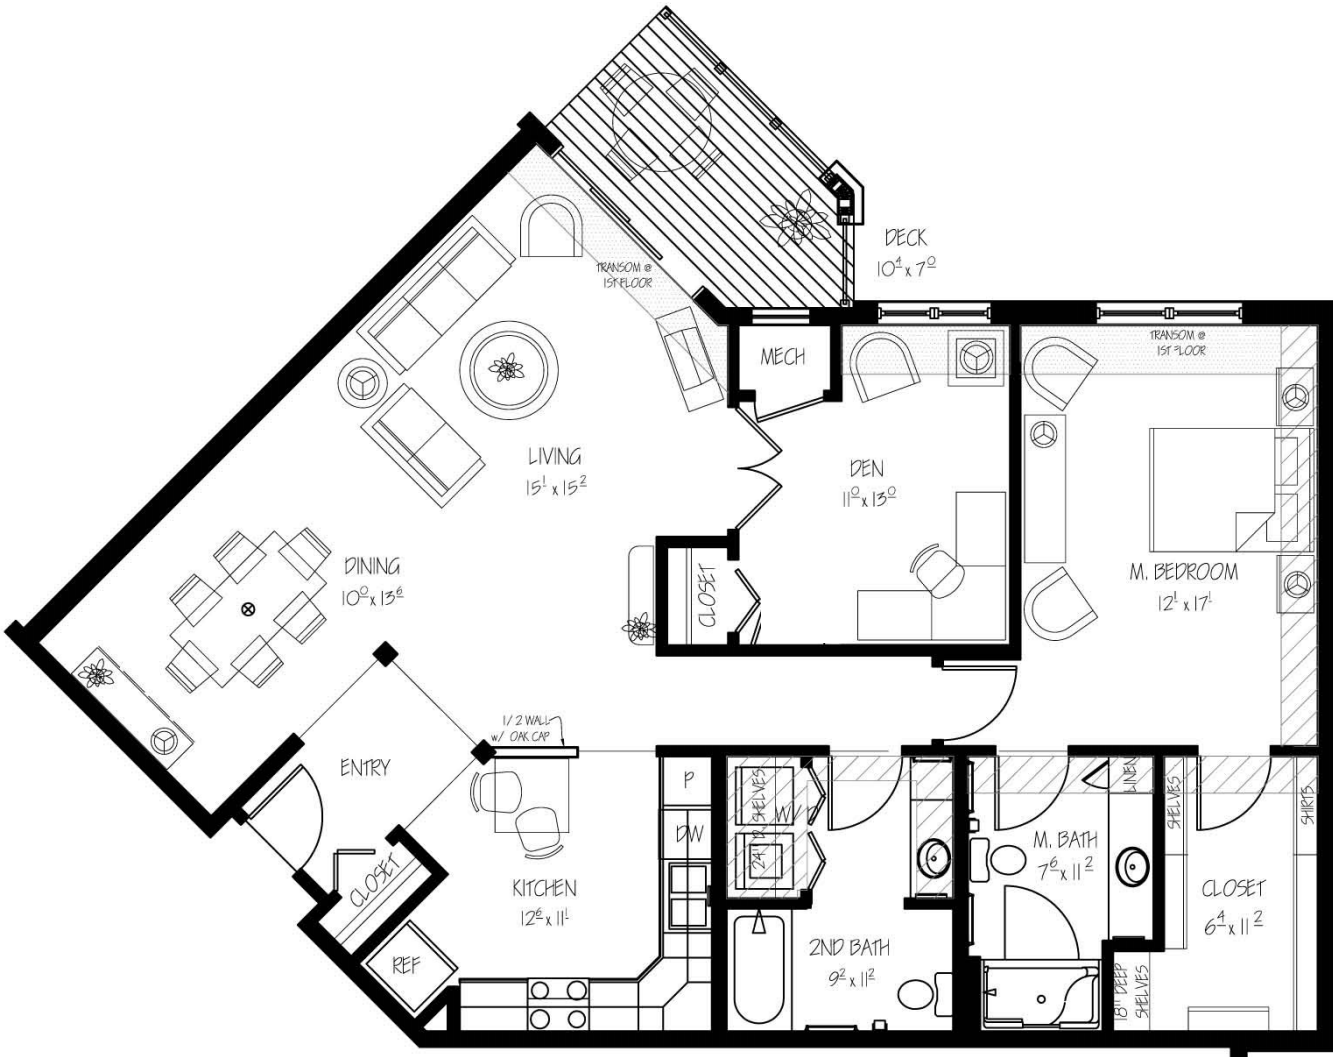

Michigan I

Net: 1332 sq.ft.

1 Bedroom

Den

2 Bath

RESIDENCE LOCATOR - ■

1st floor

2nd FLOOR

3rd floor

The floor plans and dimensions shown are conceptual representations only, subject to change without notice.