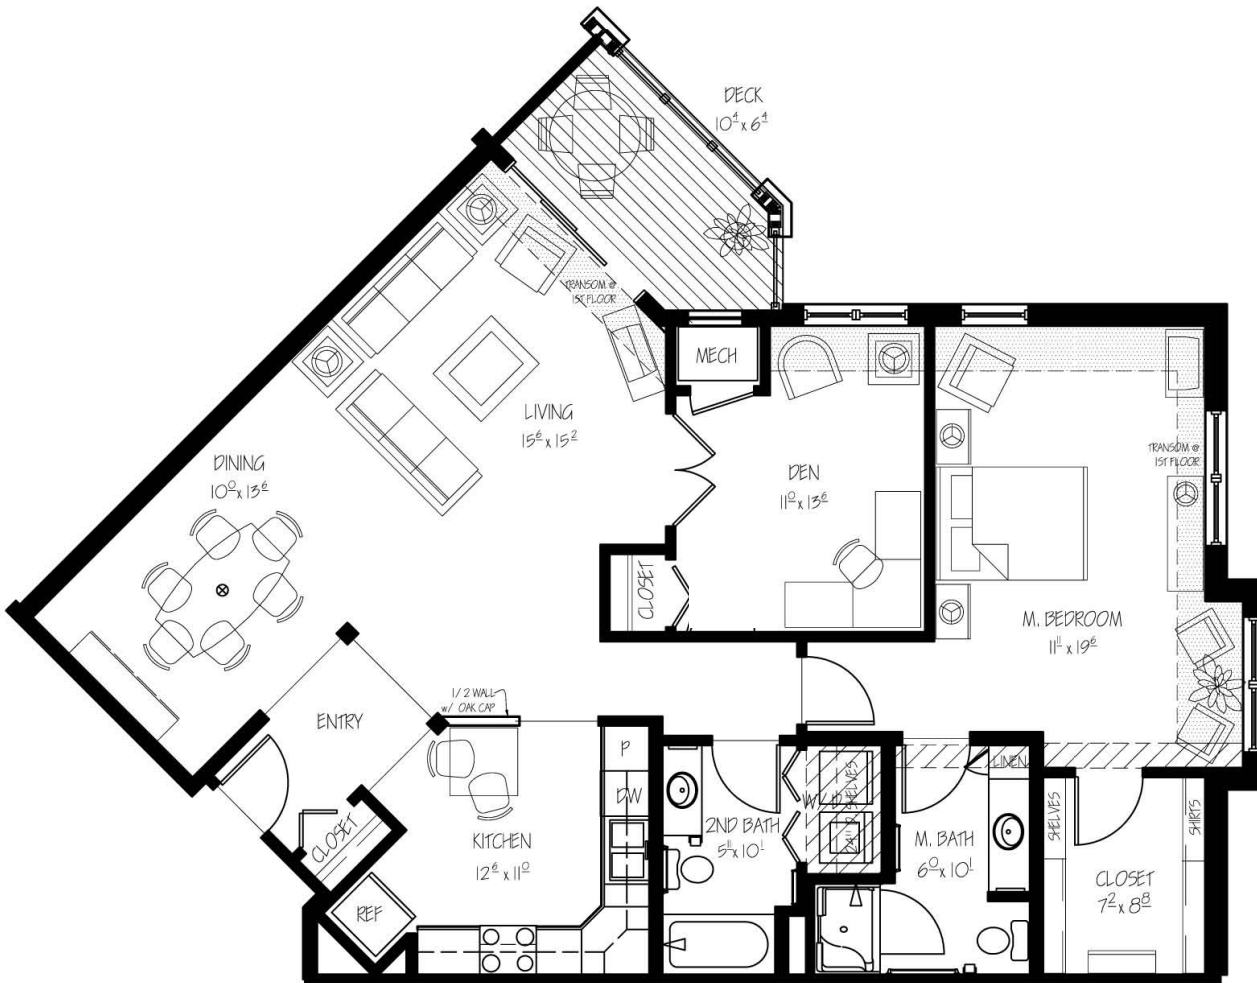

Michigan III

Net: 1332 sq.ft.

1 Bedroom

Den

2 Bath

RESIDENCE LOCATOR - ■

1st floor

2nd floor

3rd floor

The floor plans and dimensions shown are conceptual representations only, subject to change without notice.